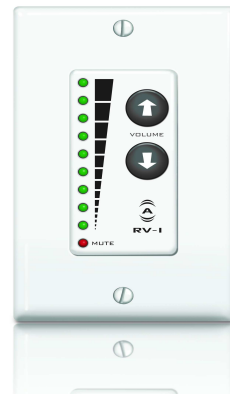

RC-4 / RV-1

GEARBOX 18/6 REMOTE CONTROLS

RC-4 ROOM COMBINING CONTROLLER

- Provides a simple user interface for combining up to 4 divisible rooms in any possible configuration
- Multiple RC-4s may be used in a venue, and all will automatically synchronize with one another

BOTH CONTROLS

- Rear panel AtteroNet In and Out RJ-45 connections deliver both power and control data
- Remote units can be daisy-chained to one another for ease of installation
- All remotes are connected to the GearBox and to one another by standard CAT-5 cable
- Fits into a standard single gang wall box, and uses a Decora cover plate
- "Child-proof" mode available to discourage unauthorized changes

RV-1 REMOTE VOLUME CONTROL

- Allows user volume adjustment in 1dB steps, between 0dB and -26dB, plus Mute
- Multiple RV-1s may control volume in any venue, and will automatically synchronize with one another
- RV-1s automatically control the room (or rooms) in which they are located, automatically responding to changes in room configuration