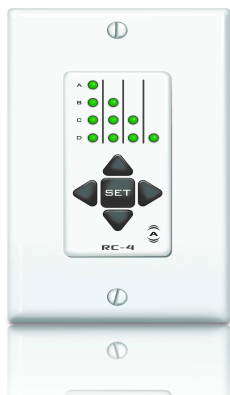

RC-4 / RV-1

GEARBOX 18/6 REMOTE CONTROLS

RC-4 ROOM COMBINING CONTROLLER

- Provides a simple user interface for combining up to 4 divisible rooms in any possible configuration
- Multiple RC-4s may be used in a venue, and all will automatically synchronize with one another

BOTH CONTROLS

- Rear panel AtteroNet In and Out RJ-45 connections deliver both power and control data
- Remote units can be daisy-chained to one another for ease of installation
- All remotes are connected to the GearBox and to one another by standard CAT-5 cable
- Fits into a standard single gang wall box, and uses a Decora cover plate
- "Child-proof" mode available to discourage unauthorized changes

RV-1 REMOTE VOLUME CONTROL

- Allows user volume adjustment in 1dB steps, between 0dB and -26dB, plus Mute
- Multiple RV-1s may control volume in any venue, and will automatically synchronize with one another
- RV-1s automatically control the room (or rooms) in which they are located, automatically responding to changes in room configuration